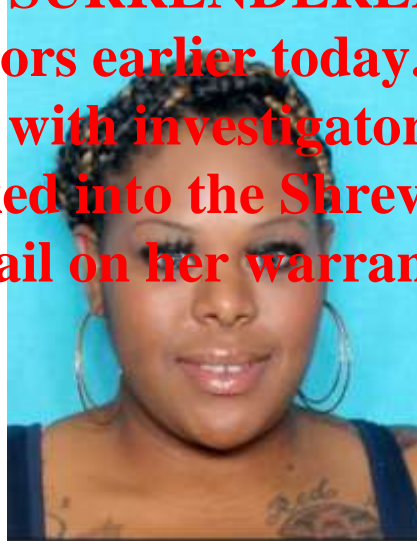

Shreveport Police Dept.

Date: July 20, 2020

Phone: 318-455-3116 Office: 318-673-6900

Contact: Sgt. Angie Willhite, Public Information Officer

FOR IMMEDIATE RELEASE

UPDATE: Police search for suspect in early morning shooting

Lawrence SURRENDERED herself to investigators earlier today. Following interviews with investigators Lawrence was booked into the Shreveport City Jail on her warrants.

Jenalisha Lawrence

A man is fighting for his life and a woman is on the run following an early morning shooting in west Shreveport.

On July 18, 2020 just after 7:30 a.m., Shreveport Police patrol officers responded to the 1400 block of Grigsby Street on reports of a shooting. Officers located a 34-year-old man on the sidewalk suffering from a single gunshot wound to the body. He was transported to Ochsner LSU Hospital and taken into surgery where he remains in critical condition.

Investigators with the Violent Crimes Unit responded to the scene and following evidence collection and interviews with witnesses, learned that the victim was shot by his estranged girlfriend, 29-year-old Jenalisha Lawrence. Lawrence allegedly shot the victim following an interaction in which he refused to argue with her. She fled the scene in a green Honda Accord with primer on the left passenger's side front door.